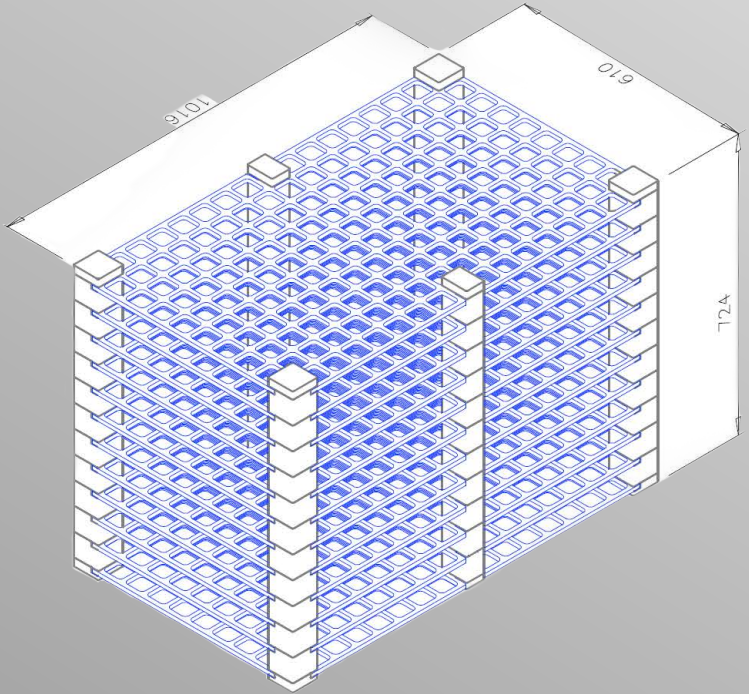

### CFC Modular Grid Design

Part	Pcs
Prism A	4
Prism B	44
Prism C	4
Prism D	2
Prism E	22
Prism F	2
Ø 14 Pin	144
10t Plate	12

# CFC Modular Grid Design

Plan View of Grid

Side View of Shelving Rack