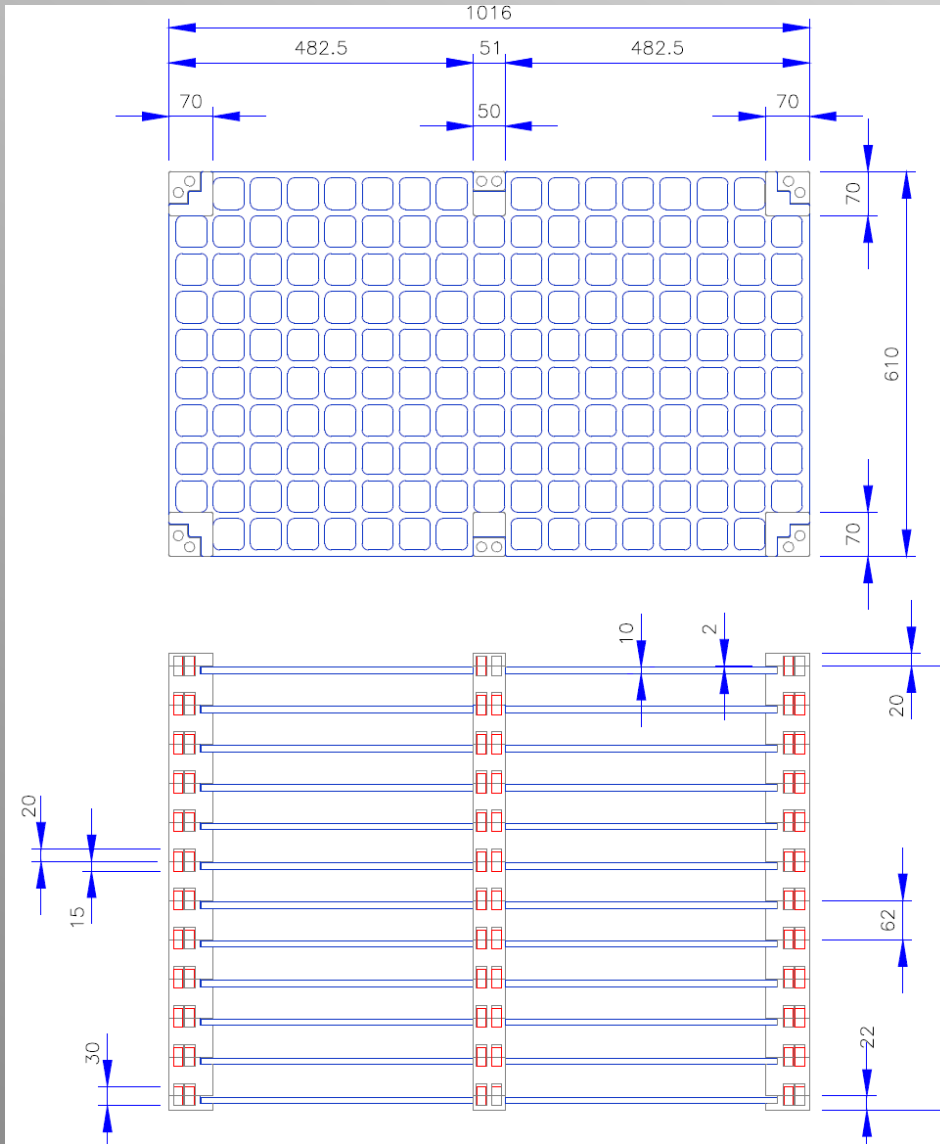

### CFC Modular Grid Design

Part	Pcs
Prism A	4
Prism B	44
Prism C	4
Prism D	2
Prism E	22
Prism F	2
Ø 14 Pin	144
10t Plate	12

# CFC Modular Grid Design

Plan View of Grid

Side View of Shelving Rack