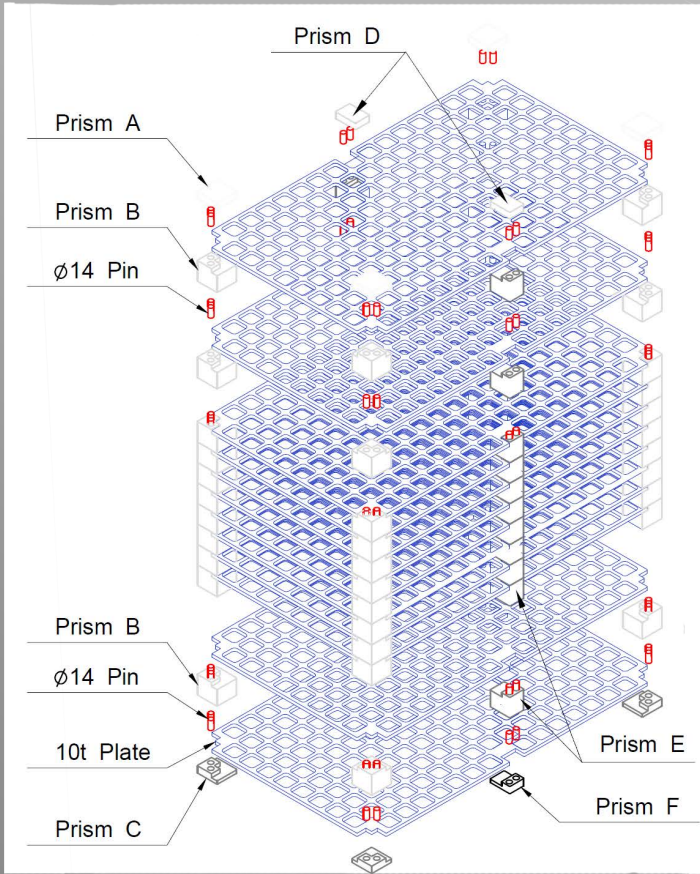

### CFC Modular Grid Design

Part	Pcs
Prism A	4
Prism B	44
Prism C	4
Prism D	2
Prism E	22
Prism F	2
Ø 14 Pin	144
10t Plate	12

# CFC Modular Grid Design

Plan View of Grid

Side View of Shelving Rack