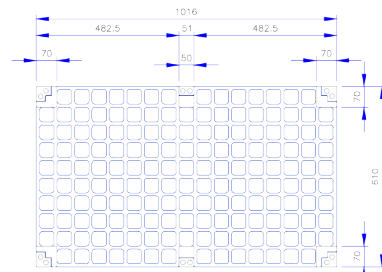

### CFC Modular Grid Design

Part	Pcs
Prism A	4
Prism B	44
Prism C	4
Prism D	2
Prism E	22
Prism F	2
Ø 14 Pin	144
10t Plate	12

### CFC Modular Grid Design

Plan View of Grid

Side View of Shelving Rack