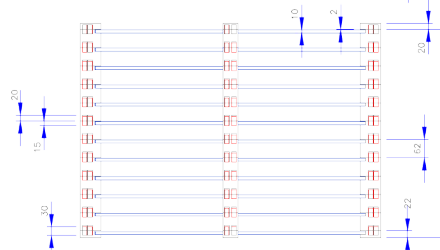

### CFC Modular Grid Design

Part	Pcs
Prism A	4
Prism B	44
Prism C	4
Prism D	2
Prism E	22
Prism F	2
Ø 14 Pin	144
10t Plate	12

### CFC Modular Grid Design

Plan View of Grid

Side View of Shelving Rack